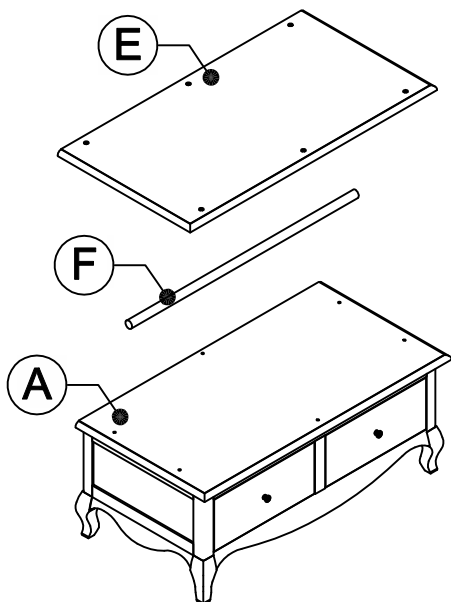

ASSEMBLY INSTRUCTION

LOIRE WARDROBE TOP AND LOIRE WARDROBE BASE

H 1

28 PCS
Ø6 x 35

H 2

1 PC
4

Step 1:

Step 2:

Step 3:

	
H 1 X 8	H 2 X 1

Step 4:

	
H 1 X 8	H 2 X 1

Step 5:

Step 6: