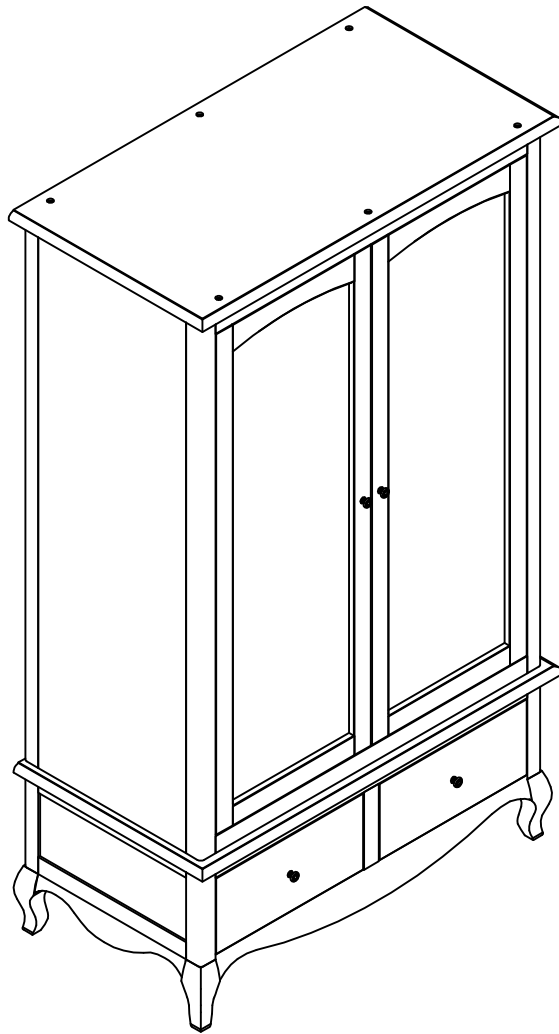

ASSEMBLY INSTRUCTION

LOIRE WARDROBE TOP AND LOIRE WARDROBE BASE

H 1

28 PCS
Ø6 x 35

H 2

1 PC
4

Step 1:

Step 2:

Step 3:

	
H 1 X 8	H 2 X 1

Step 4:

	
H 1 X 8	H 2 X 1

Step 5:

Step 6: