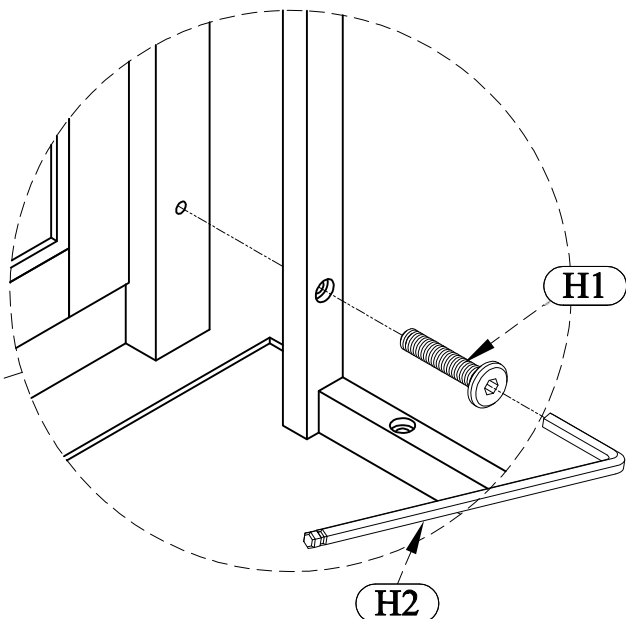

ASSEMBLY INSTRUCTION

LOIRE WARDROBE TOP AND LOIRE WARDROBE BASE

H 1

28 PCS
Ø6 x 35

H 2

1 PC
4

Step 1:

Step 2:

Step 3:

	
H 1 X 8	H 2 X 1

Step 4:

	
H 1 X 8	H 2 X 1

Step 5:

Step 6: