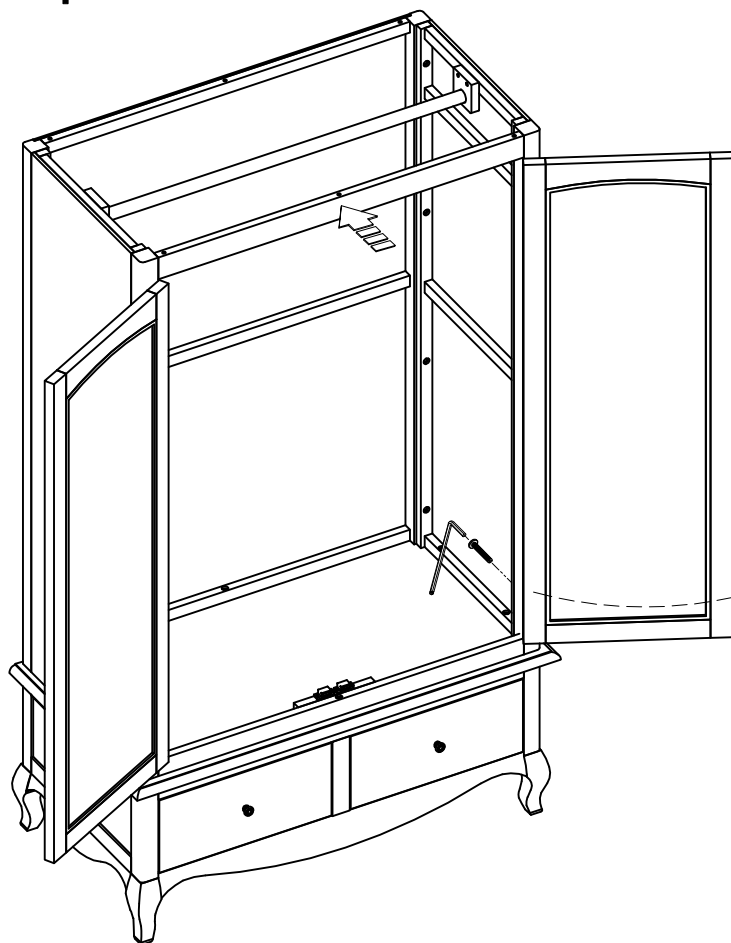

ASSEMBLY INSTRUCTION

LOIRE WARDROBE TOP AND LOIRE WARDROBE BASE

H 1

28 PCS
Ø6 x 35

H 2

1 PC
4

Step 1:

Step 2:

Step 3:

	
H 1 X 8	H 2 X 1

Step 4:

	
H 1 X 8	H 2 X 1

Step 5:

Step 6: