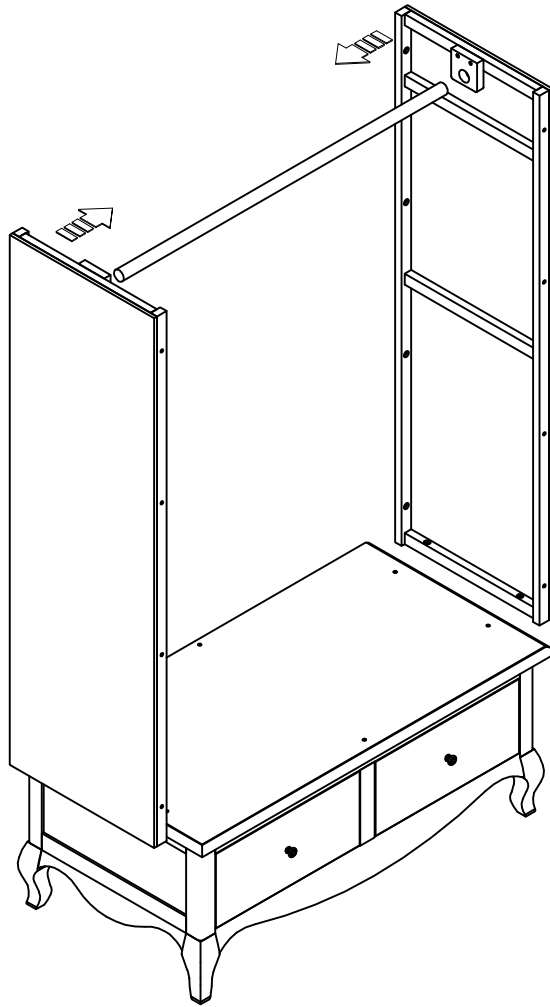

ASSEMBLY INSTRUCTION

LOIRE WARDROBE TOP AND LOIRE WARDROBE BASE

H 1

28 PCS
Ø6 x 35

H 2

1 PC
4

Step 1:

Step 2:

Step 3:

	
H 1 X 8	H 2 X 1

Step 4:

	
H 1 X 8	H 2 X 1

Step 5:

Step 6: