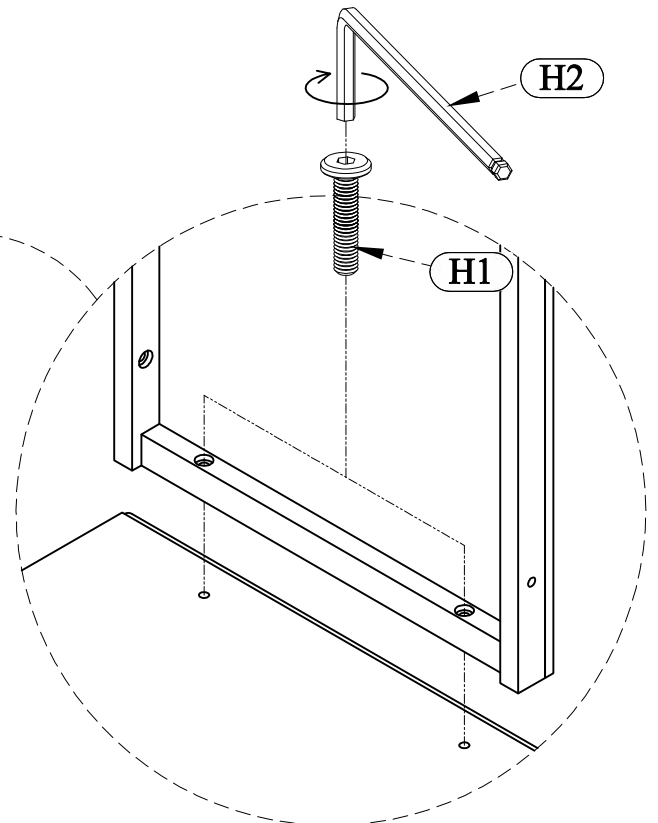

ASSEMBLY INSTRUCTION

LOIRE WARDROBE TOP AND LOIRE WARDROBE BASE

H 1

28 PCS
Ø6 x 35

H 2

1 PC
4

Step 1:

Step 2:

Step 3:

	
H 1 X 8	H 2 X 1

Step 4:

	
H 1 X 8	H 2 X 1

Step 5:

Step 6: