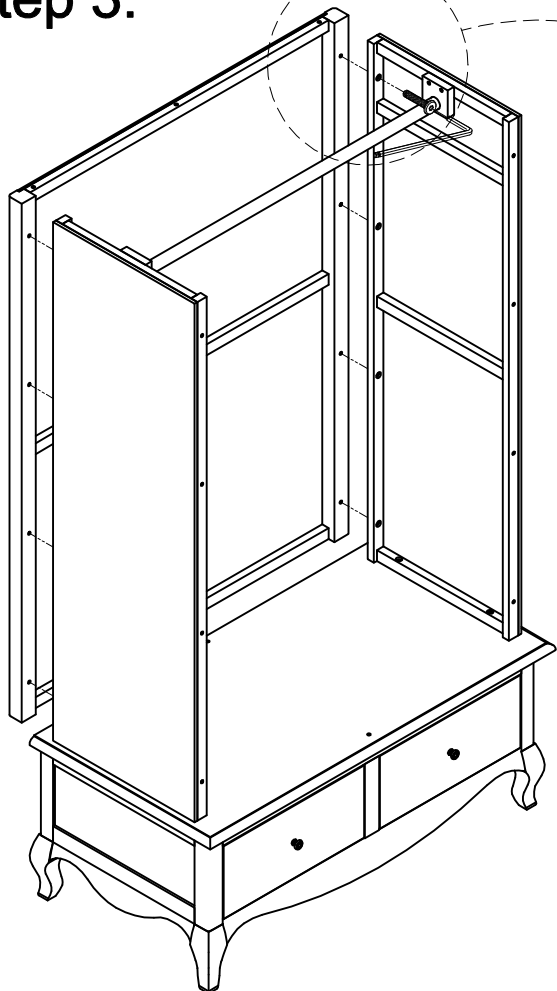

ASSEMBLY INSTRUCTION

LOIRE WARDROBE TOP AND LOIRE WARDROBE BASE

H 1

28 PCS
Ø6 x 35

H 2

1 PC
4

Step 1:

Step 2:

Step 3:

	
H 1 X 8	H 2 X 1

Step 4:

	
H 1 X 8	H 2 X 1

Step 5:

Step 6: