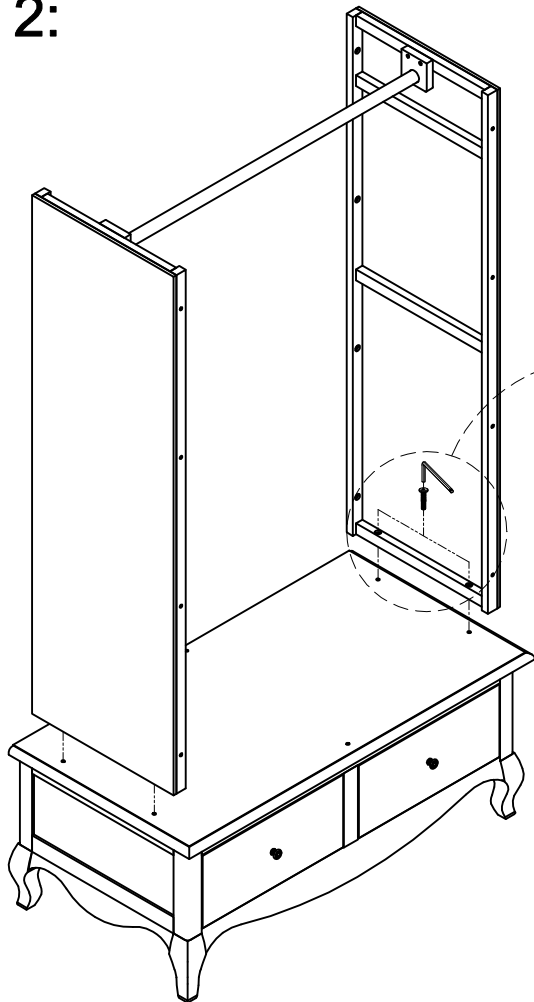

ASSEMBLY INSTRUCTION

LOIRE WARDROBE TOP AND LOIRE WARDROBE BASE

H 1

28 PCS
Ø6 x 35

H 2

1 PC
4

Step 1:

Step 2:

Step 3:

	
H 1 X 8	H 2 X 1

Step 4:

	
H 1 X 8	H 2 X 1

Step 5:

Step 6: